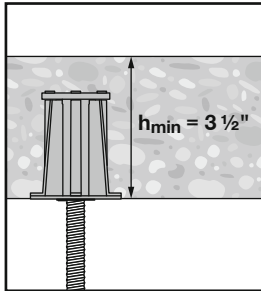

* Turn threaded rod until bottomed out to ensure full thread engagement