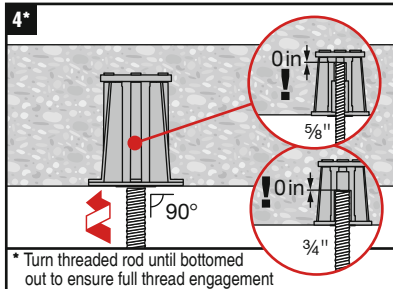

* Turn threaded rod until bottomed out to ensure full thread engagement