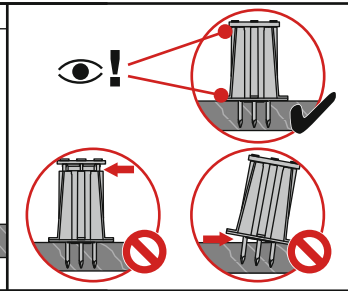

* Turn threaded rod until bottomed out to ensure full thread engagement